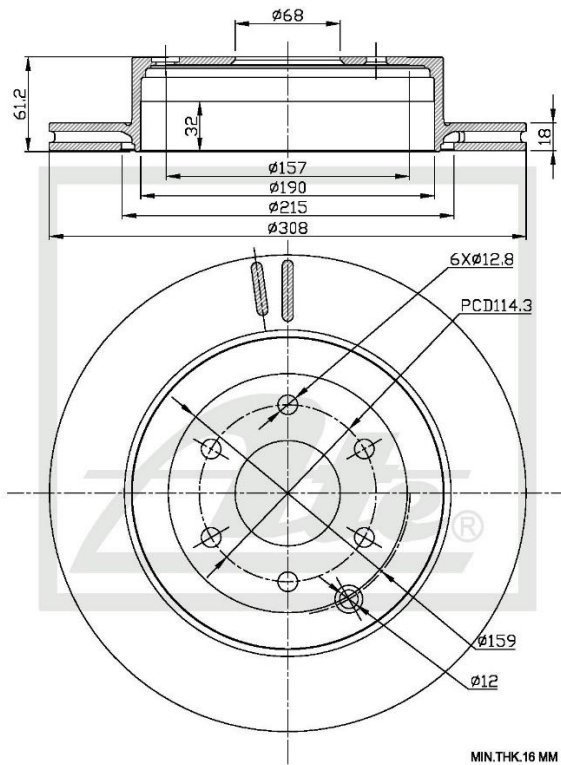

NEW PART NUMBER

Drawing

Details of New Part

Brake Disc – Rear

Product Dimensions

Diameter – 308mm

Thickness - 18mm

Height – 61.2mm

PCD – 114.3mm

Spigot - 68mm

Package Dimensions

Weight – 7000g

L – 358mm

W – 328mm

H – 75mm